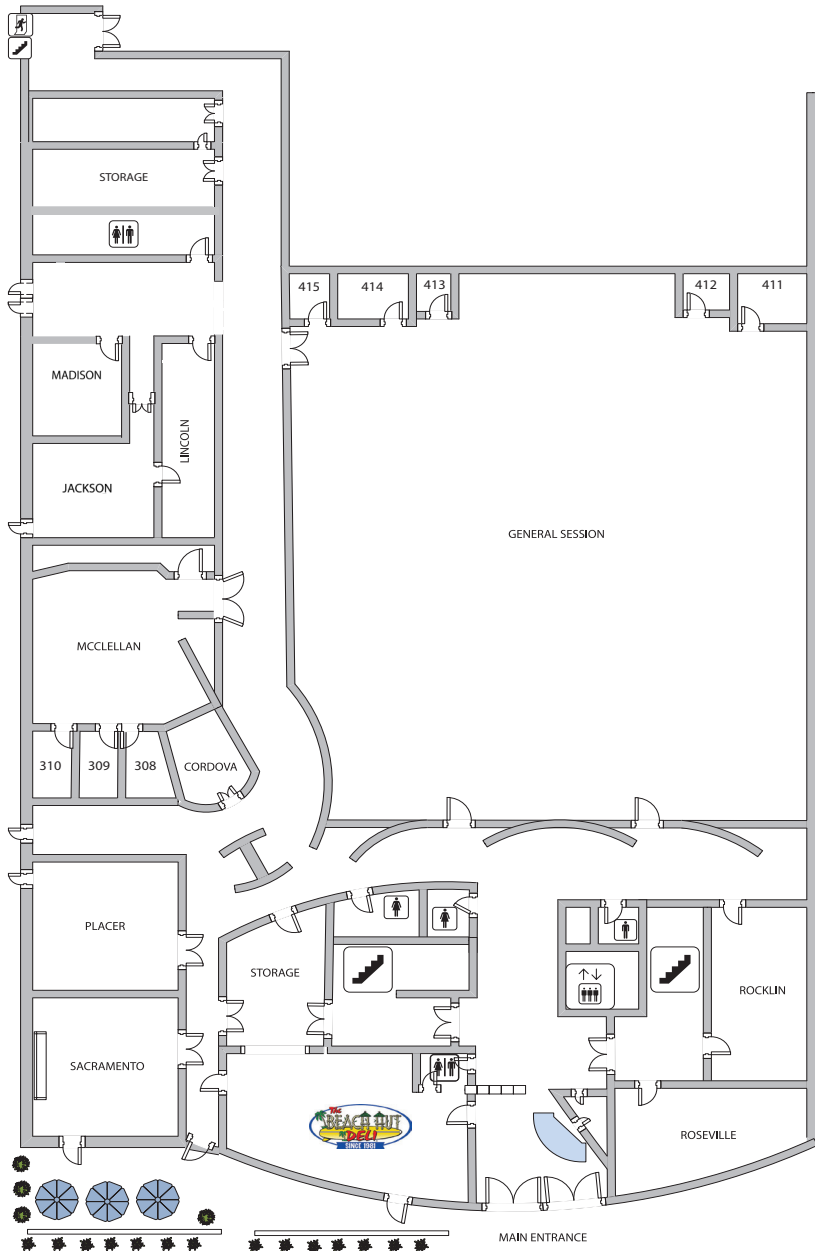

McCLELLAN CONFERENCE CENTER

The McClellan Conference Center offers 32,000 square feet of flexible event space. In addition to offering on-site AV and wi-fi, the conference center also has more than 2,000 parking spaces, is ADA-accessible and is adjacent to the restaurant, Beach Hut Deli.

EventsAtMCC.com

916.877.8159

@EventsAtMCC

GENERAL SESSION

Square Feet: 23,652
Dimension: 162' X 146'
Theater: 1,500
Classroom: 1,200
Banquet: 1,500
Reception: 1,500

SACRAMENTO

Square Feet: 1,209
Dimension: 39' X 31'
Conference: 40
Theater: 92
Classroom: 60
Banquet: 80
Reception: 90

PLACER

Square Feet: 1,209
Dimension: 39' X 31'
Conference: 40
Theater: 92
Classroom: 60
Banquet: 80
Reception: 90

ROSEVILLE

Square Feet: 464
Dimension: 29' X 16'
Conference: 20
Theater: 20
Classroom: 20
Banquet: 20
Reception: 28

LINCOLN

Square Feet: 556
Dimension: 41' X 16'
Conference: 20
Theater: 54
Classroom: 32
Banquet: 40
Reception: 30

MADISON

Square Feet: 412
Dimension: 21' X 19'
Conference: 25
Theater: 14
Classroom: 20
Banquet: 18
Reception: 15